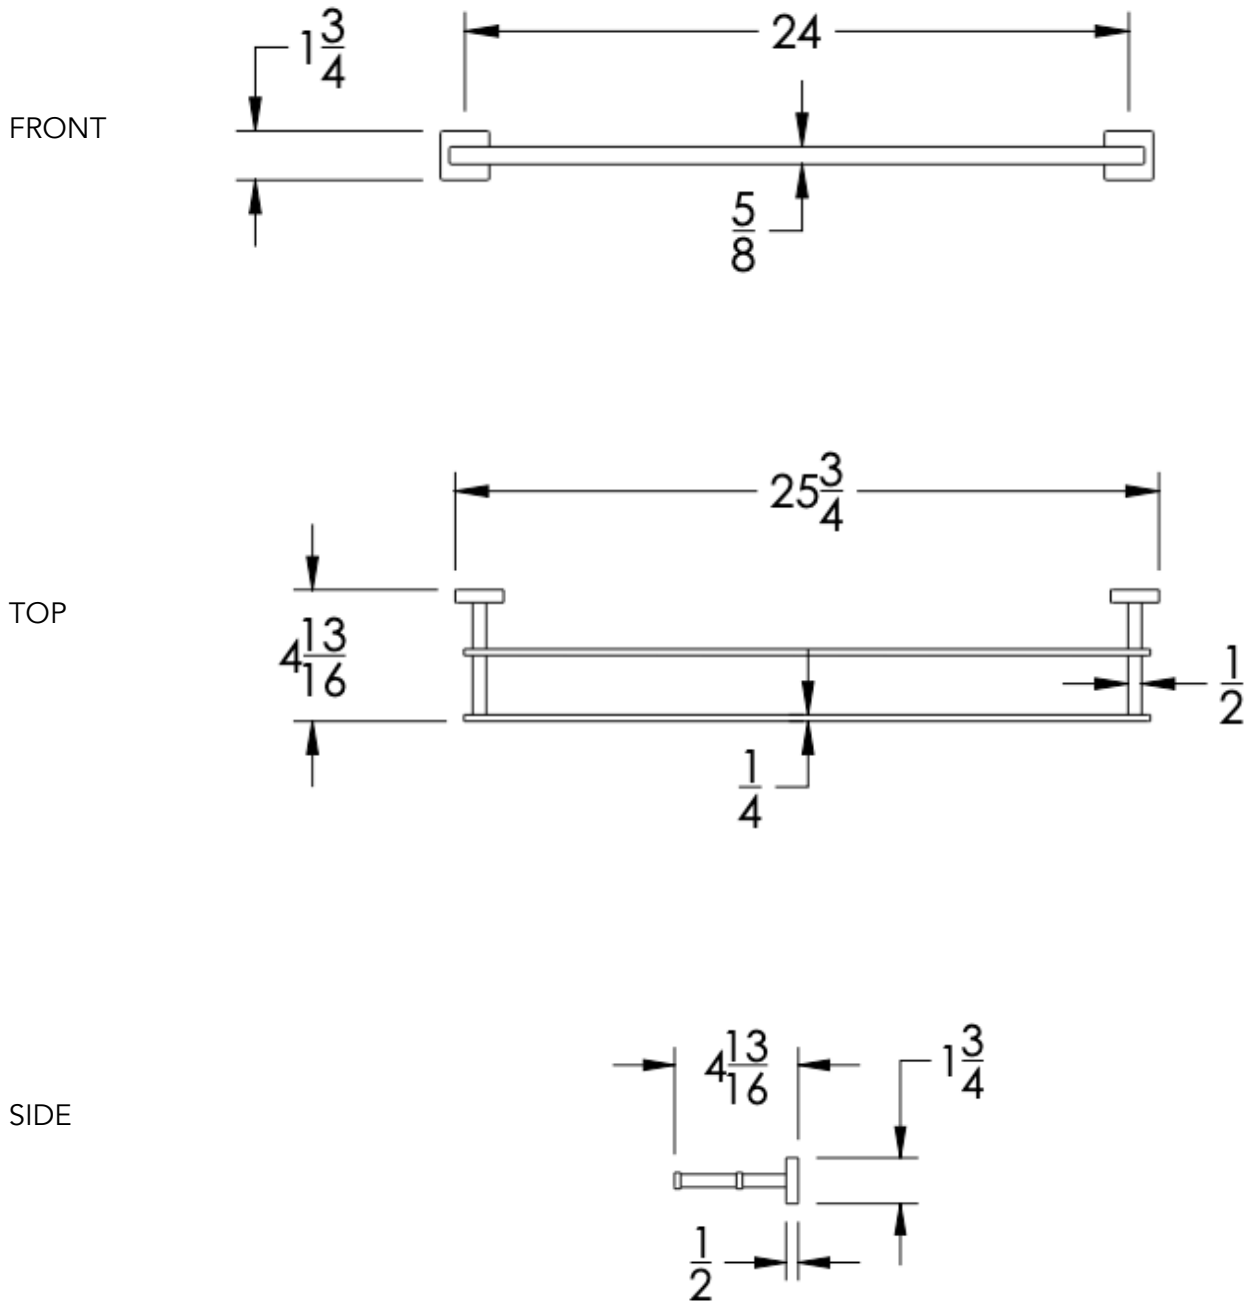

## FEATURES

- Premium 304 Grade Stainless Steel
- Solid Mount Construction
- Concealed Installation Hardware
- State of the art wall anchors included for installation on Dry wall or Tile

Dimensions in inches

NOTE: Dimensions subject to change without notice.