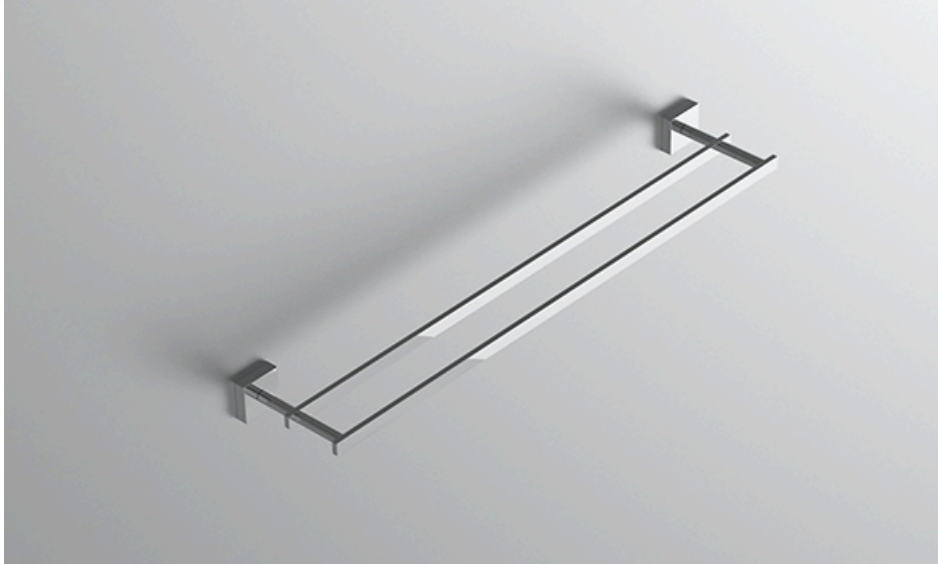

## FEATURES

- Premium 304 Grade Stainless Steel
- Solid Mount Construction
- Concealed Installation Hardware
- State of the art wall anchors included for installation on Dry wall or Tile

### TOWEL BAR

Model	Product	Finishes Available
RHM-TWB24-D	Towel Bar	Multiple finishes available. Over 23 finishes to choose from.

FINISHES			
	Polished (-P)	Antique Copper (-ACOP)	Polished Gold (-PGLD)
	Brushed (-B)	Polished Brass (-PBRS)	Brushed Copper (-BCOP)
	Brushed Gold (-BGLD)	Matte White (-WHT)	Brushed Rose Gold (-BRGD)
	Matte Black (-BLK)	Brushed Modern Bronze (-BMBRZ)	Brushed Black (-BRBLK)
	Oil Rubbed Bronze (-ORB)	Glossy White (-GWHT)	Polished Black (-PBLK)
	Brushed Brass (-BBRS)	Polished Rose Gold (-PRGD)	Antique Nickel (-ANKL)
	Brushed Bronze (-BBRZ)	Unlacquered Brass (-UBRS)	Black Nickel (-NKBL)
	Antique Brass (-ABRS)	Polished Nickel (-PNKL)	